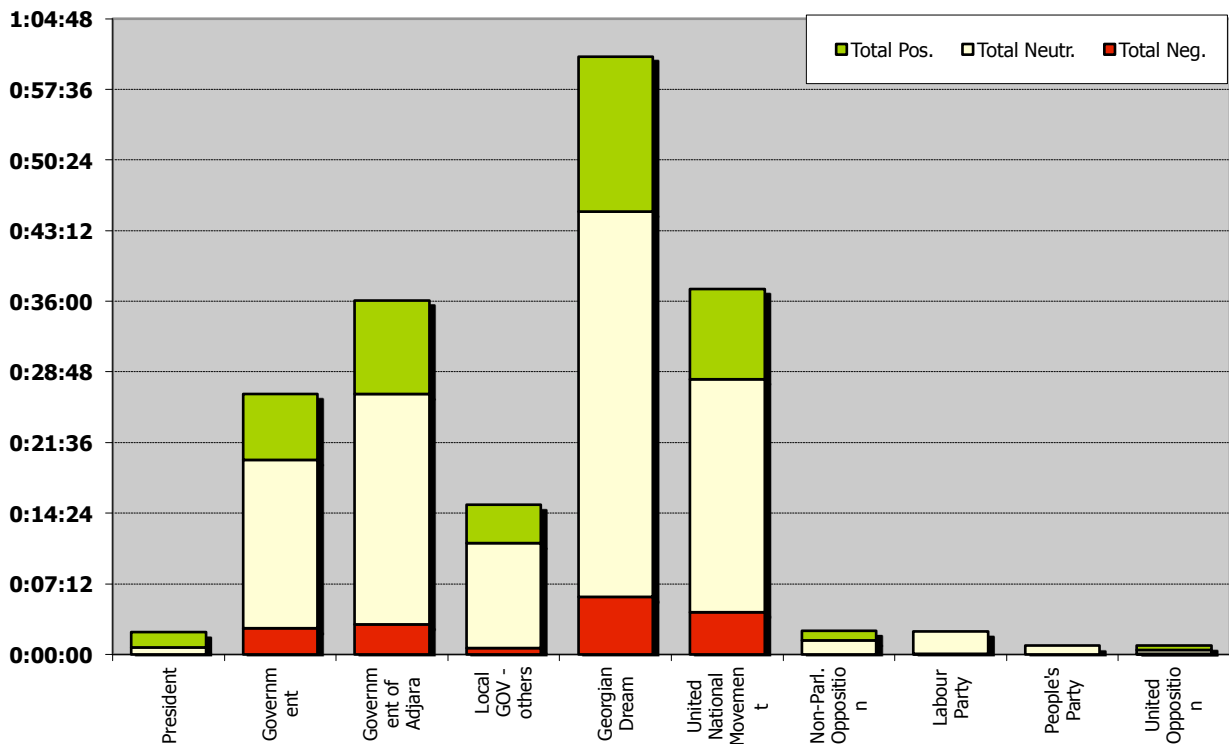

# GEORGIA - Local Elections | 15 June 2014

# GEORGIA - Local Elections | 15 June 2014

GURJAANI TV (Gurjaani) | News programmes

1 - 30 April 2014