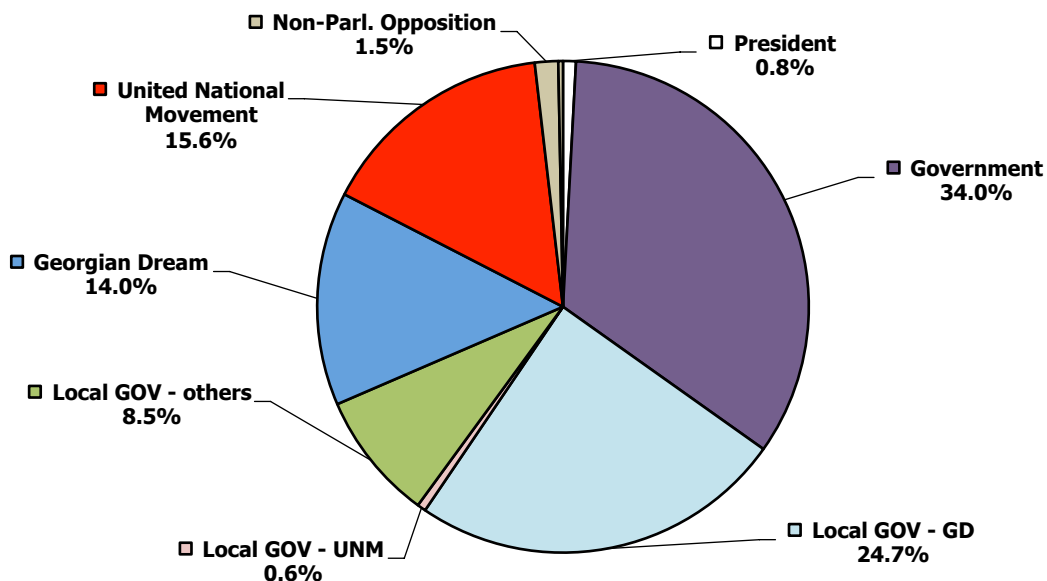

# GEORGIA - Local Elections | 15 June 2014

ODISHI TV (Zugdidi) | News programmes

1 - 30 April 2014

# GEORGIA - Local Elections | 15 June 2014

RIONI TV (Kutaisi) | *News programmes*

1 - 30 April 2014