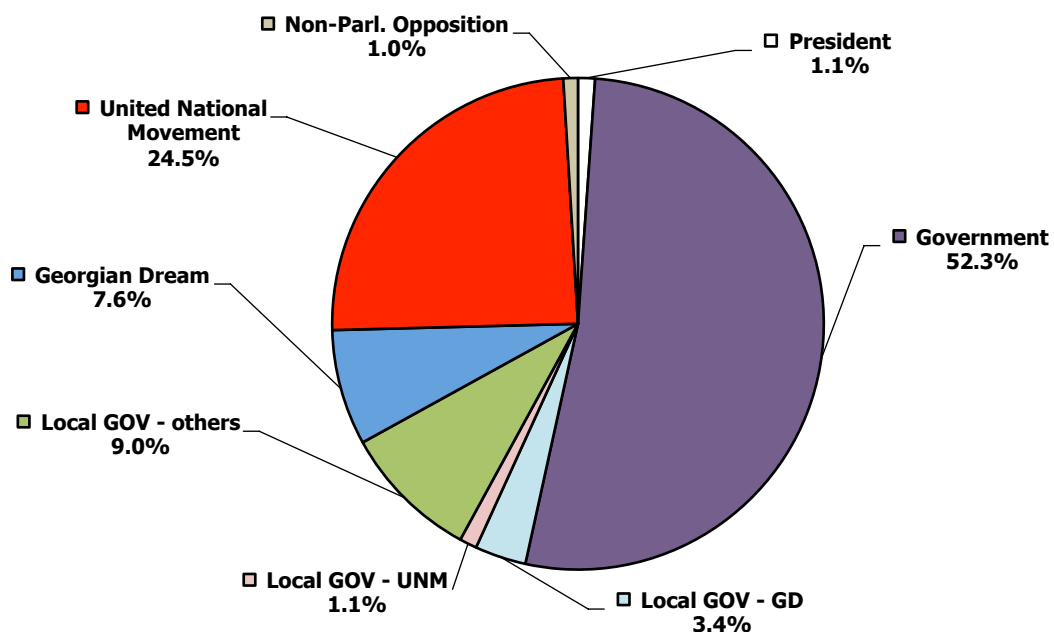

# GEORGIA - Local Elections | 15 June 2014

GURJAANI TV (Gurjaani) | News programmes

1 - 30 April 2014

# GEORGIA - Local Elections | 15 June 2014

KVEMO KVARTLI TV (Rustavi) | *News programmes*

1 - 30 April 2014

# GEORGIA - Local Elections | 15 June 2014

ODISHI TV (Zugdidi) | News programmes

1 - 30 April 2014