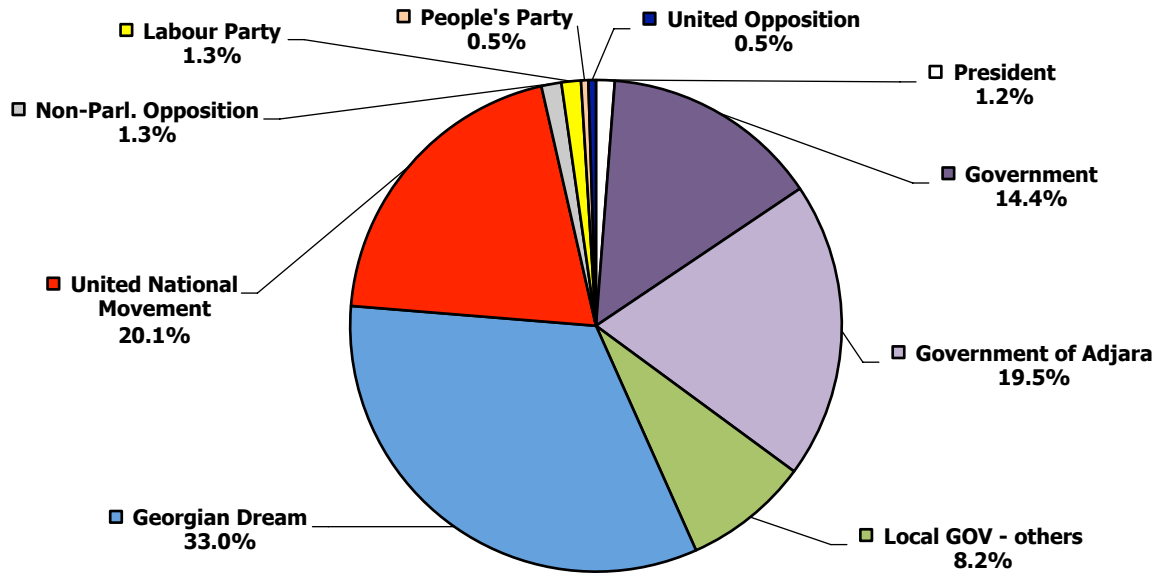

# GEORGIA - Local Elections | 15 June 2014

## CHANNEL 25 (Batumi) | News programmes

1 - 30 April 2014