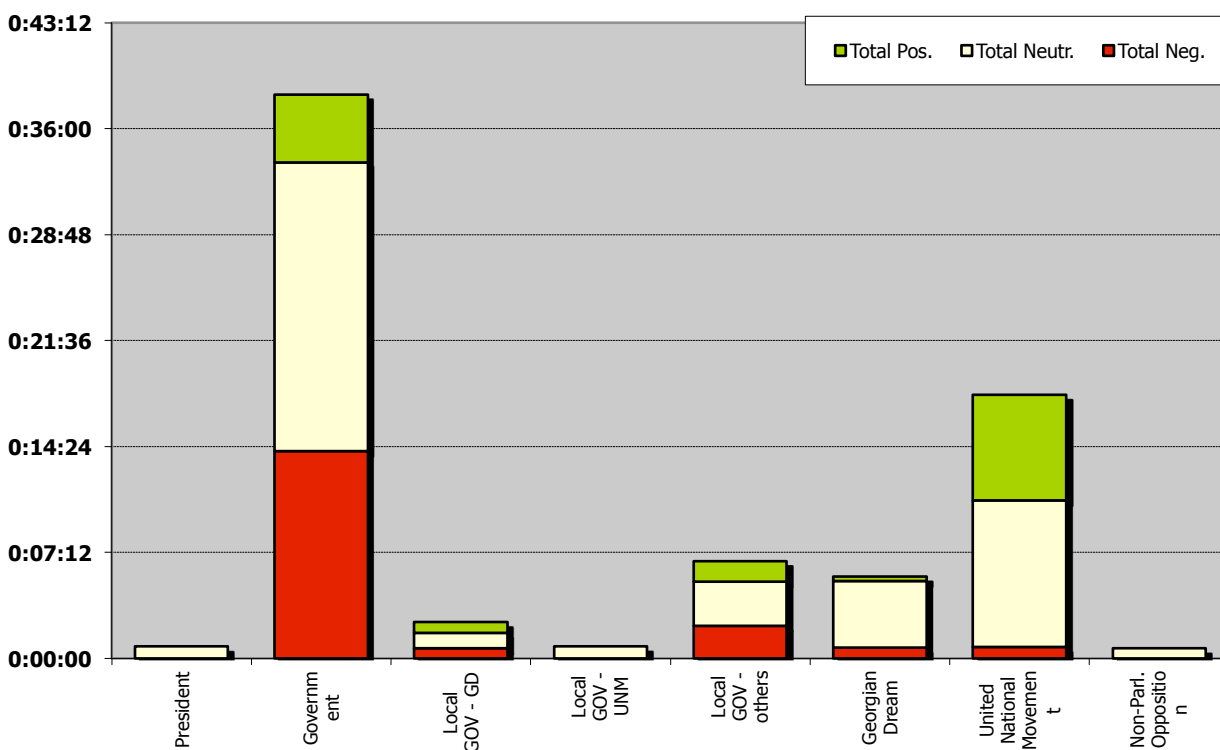

GEORGIA - Local Elections | 15 June 2014

ODISHI TV (Zugdidi) | News programmes

1 - 30 April 2014