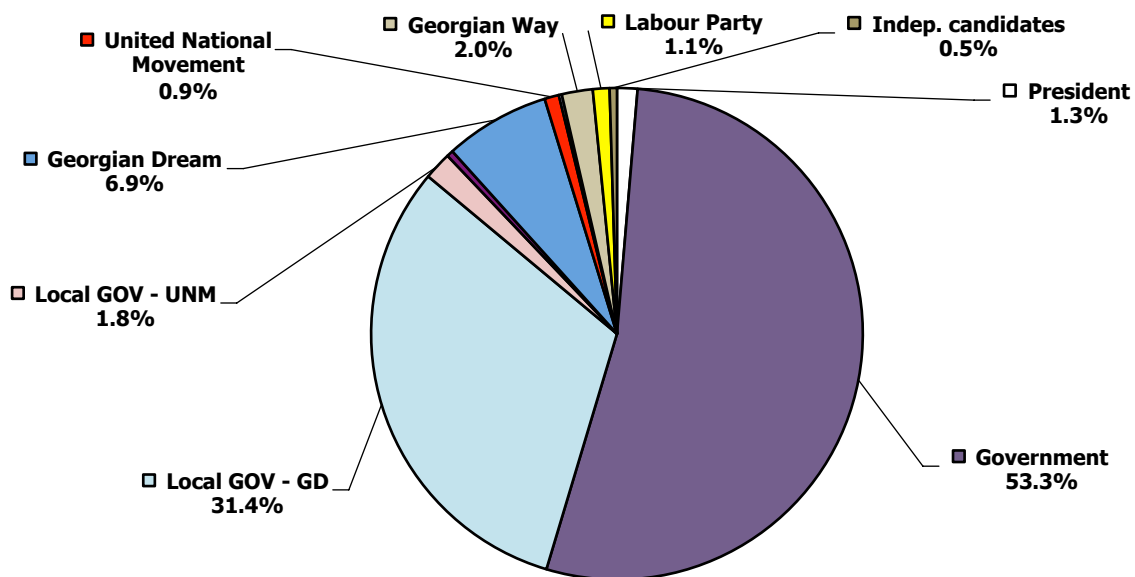

# GEORGIA - Local Elections | 15 June 2014

GURJAANI TV (Gurjaani) | News programmes

1 - 30 April 2014

# GEORGIA - Local Elections | 15 June 2014

KVEMO KVARTLI TV (Rustavi) | *News programmes*

1 - 30 April 2014