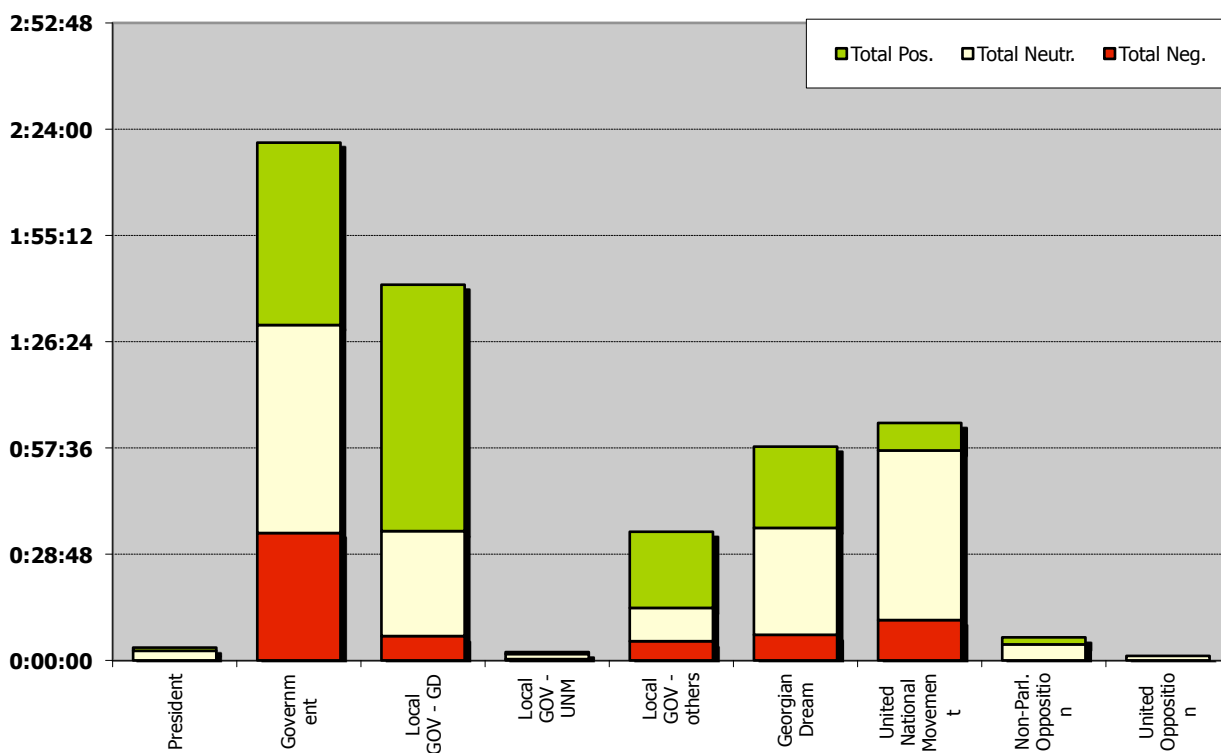

# GEORGIA - Local Elections | 15 June 2014

ODISHI TV (Zugdidi) | News programmes

1 - 30 April 2014

# GEORGIA - Local Elections | 15 June 2014

RIONI TV (Kutaisi) | *News programmes*

1 - 30 April 2014