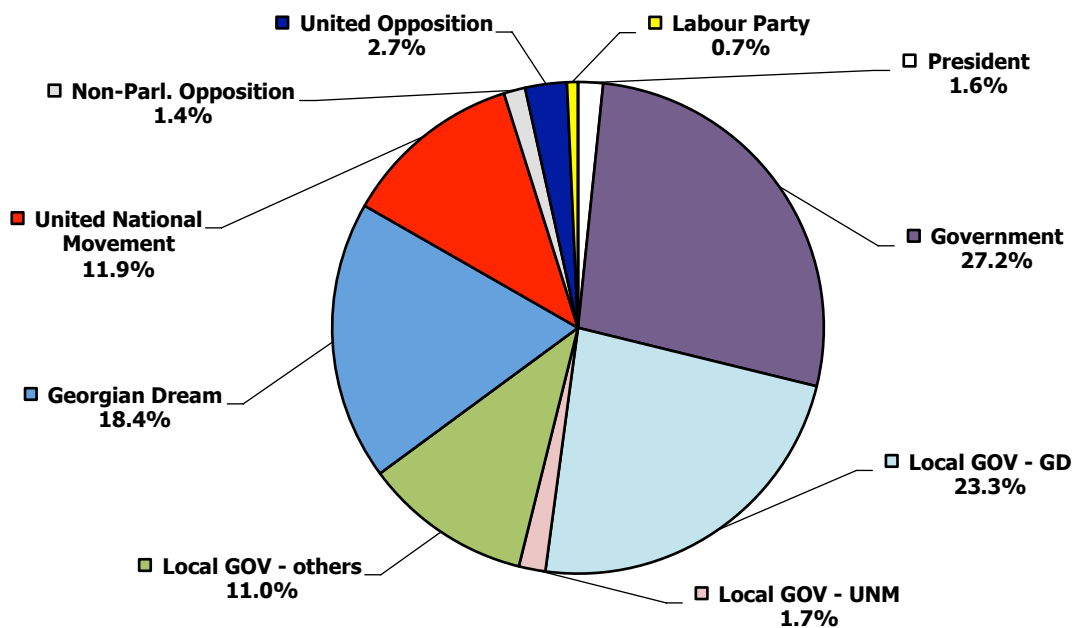

# GEORGIA - Local Elections | 15 June 2014

## CHANNEL 25 (Batumi) | News programmes

1 - 30 April 2014

# GEORGIA - Local Elections | 15 June 2014

GURJAANI TV (Gurjaani) | News programmes

1 - 30 April 2014