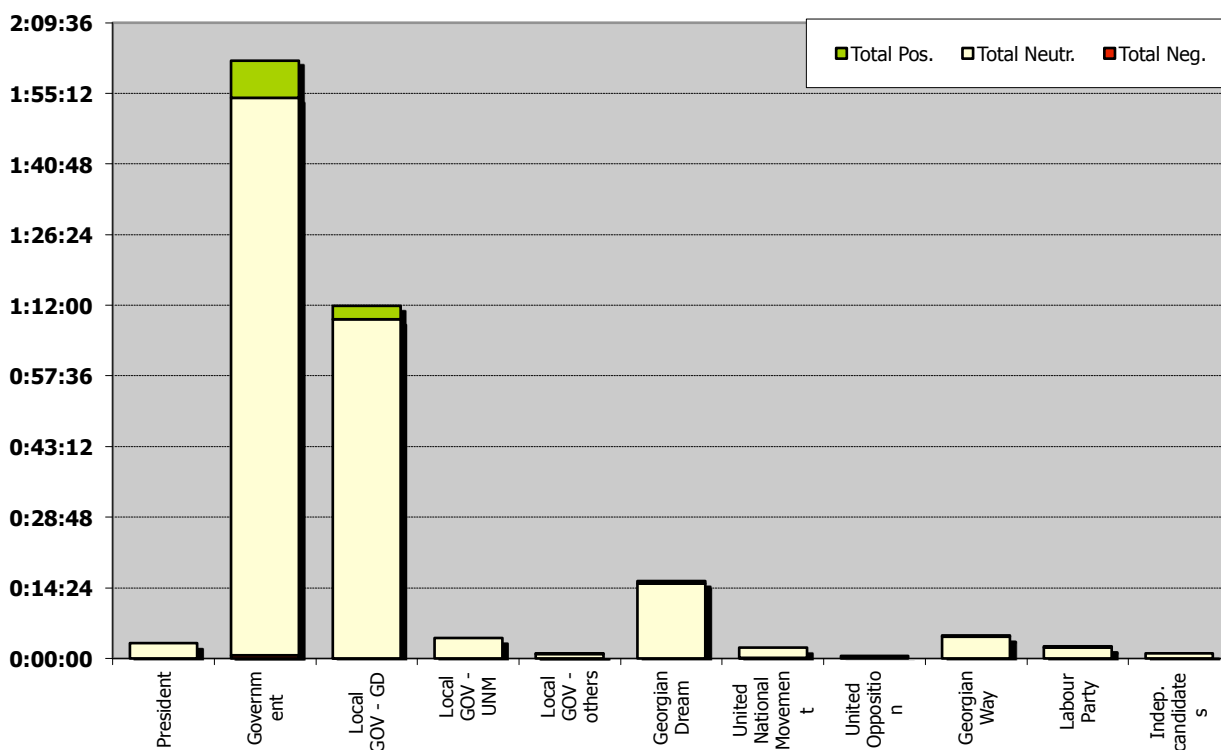

GEORGIA - Local Elections | 15 June 2014

KVEMO KVARTLI TV (Rustavi) | *News programmes*

1 - 30 April 2014