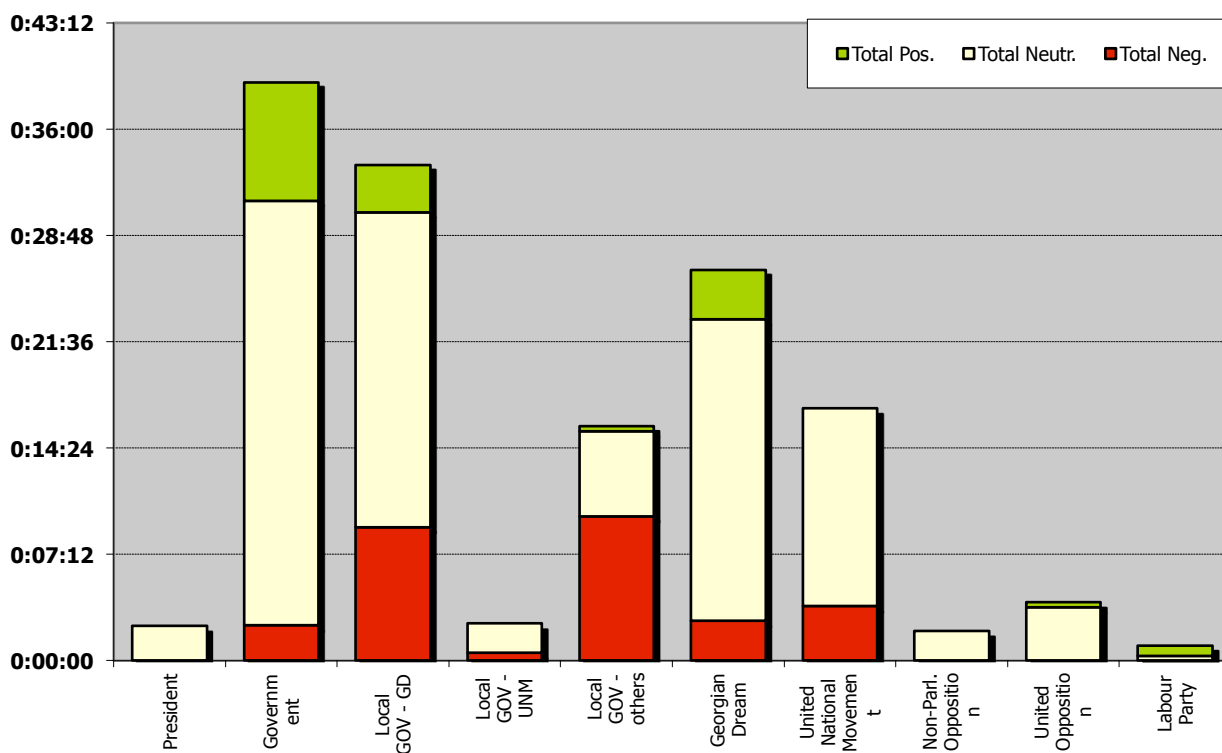

## CHANNEL 25 (Batumi) | News programmes

1 - 30 April 2014

# GEORGIA - Local Elections | 15 June 2014

GURJAANI TV (Gurjaani) | News programmes

1 - 30 April 2014